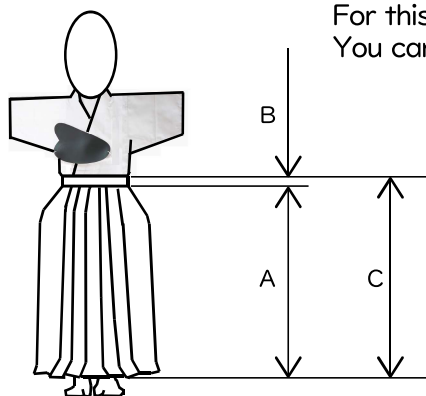

Kyudo clothes Size chart

Men's Kyudo Clothes size

180cm or more	2 L	2 L	2 L	3 L	3 L
Under 180cm ~ 170cm or more	L	L	2 L	2 L	3 L
Under 170cm ~ 160cm or more	M	M	M	2 L	2 L
Under 160cm	S	M	M	2 L	-
	Under 60kg	Under 70kg ~ 60kg or more	Under 80kg ~ 70kg or more	Under 90kg ~ 80kg or more	90kg or more

Women's Kyudo Clothes size

170cm or more	L	2 L	3 L	3 L	3 L
Under 170cm ~ 160cm or more	M	2 L	2 L	2 L	2 L
Under 160cm ~ 150cm or more	M	M	L	2 L	2 L
Under 150cm	S	M	L	L	-
	Under 50kg	Under 60kg ~ 50kg or more	Under 70kg ~ 60kg or more	Under 80kg ~ 70kg or more	80kg or more

Our company's hakama has folds of.
For this reason, it is easy to fold and easy to wash.
You can feel the difference when you use it.